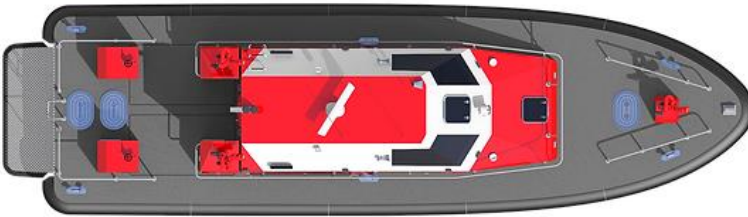

GalataMarine®

your *fashion* of the sea

SEA MASTER SMFB15

Specifications

Length Range 14-15m

Crew Range 2-12

Speed Range 12-50 Knots

Propulsion

Propeller / Waterjet / Sterndrive / Outboard

Material

Aluminium/GRP/Steel

Fender

D rubber/Foam/Popsure

Classification

Class/Flag options

Specific Features

Fire Pumps 1-2

Fire Monitors 1-3

Thrusters