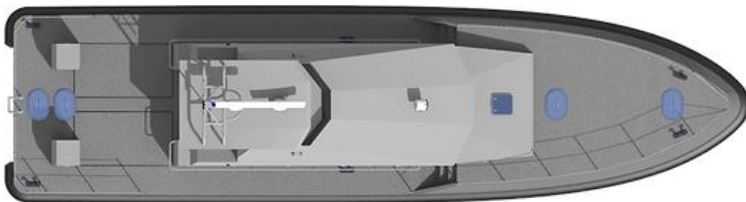

GalataMarine®

your *fashion* of the sea

SEA MASTER SMP20

Specifications

Length Range 19-22m

Crew Range 2-15

Speed Range 12-50 Knots

Propulsion

Propeller / Waterjet / Sterndrive / Outboard

Material

Aluminium/GRP/Steel

Fender

D rubber/Foam

Classification

Class/Flag options

Specific Features

Multi-Role

MOB Systems

Weapon Mounts