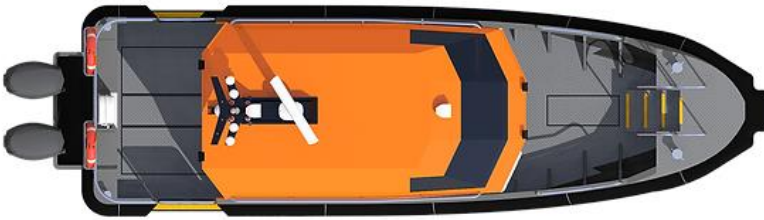

GalataMarine®

your *fashion* of the sea

SEA MASTER SMRIBR11

Specifications

Length Range 11

Crew Range 2 Crew - 10
Pax

Speed Range 45+ Knots

Propulsion

Propeller / Waterjet / Sterndrive / Outboard

Material

Aluminium/GRP

Fender

Inflatable/D rubber/Foam/Popsure

Classification

Class/Flag options

Specific Features

Multi-Role

Weapon Mounts

Cargo Capacity