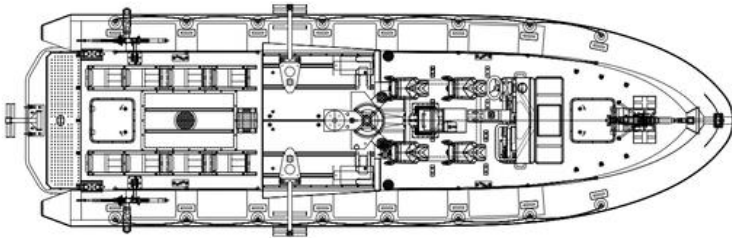

## Specifications

**Length Range** 9

**Crew Range** 2 Crew - 10  
Pax

**Speed Range** 45+ Knots