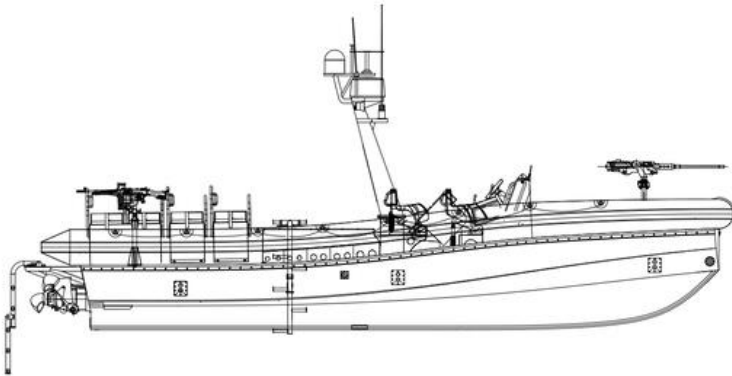

## Specifications

**Length Range** 9

**Crew Range** 2 Crew - 10  
Pax

**Speed Range** 45+ Knots