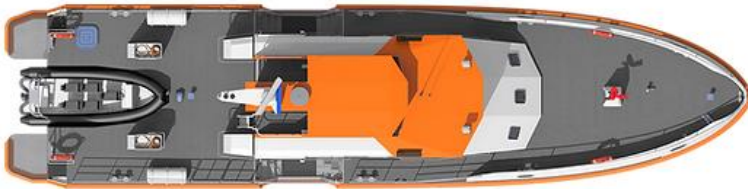

GalataMarine®

your *fashion* of the sea

SEA MASTER SMSAR24

Specifications

Length Range 23-26m

Crew Range 2-15

Speed Range 12-50 Knots

Propulsion

Propeller / Waterjet / Sterndrive / Outboard

Material

Aluminium/GRP/Steel

Fender

D rubber/Foam/Popsure

Classification

Class/Flag options

Specific Features

Rescue Zones

Self-Righting

Multi-Role

MOB Systems