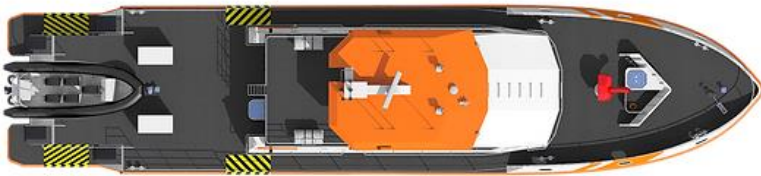

GalataMarine®

your *fashion* of the sea

SEA MASTER SMSAR32

Specifications

Length Range 31-34m

Crew Range 2-17

Speed Range 12-40 Knots

Propulsion

Propeller / Waterjet / Sterndrive / Outboard

Material

Aluminium/GRP/Steel

Fender

D rubber/Foam/Popsure

Classification

Class/Flag options

Specific Features

Rescue Zones
Self-Righting
Multi-Role
MOB Systems